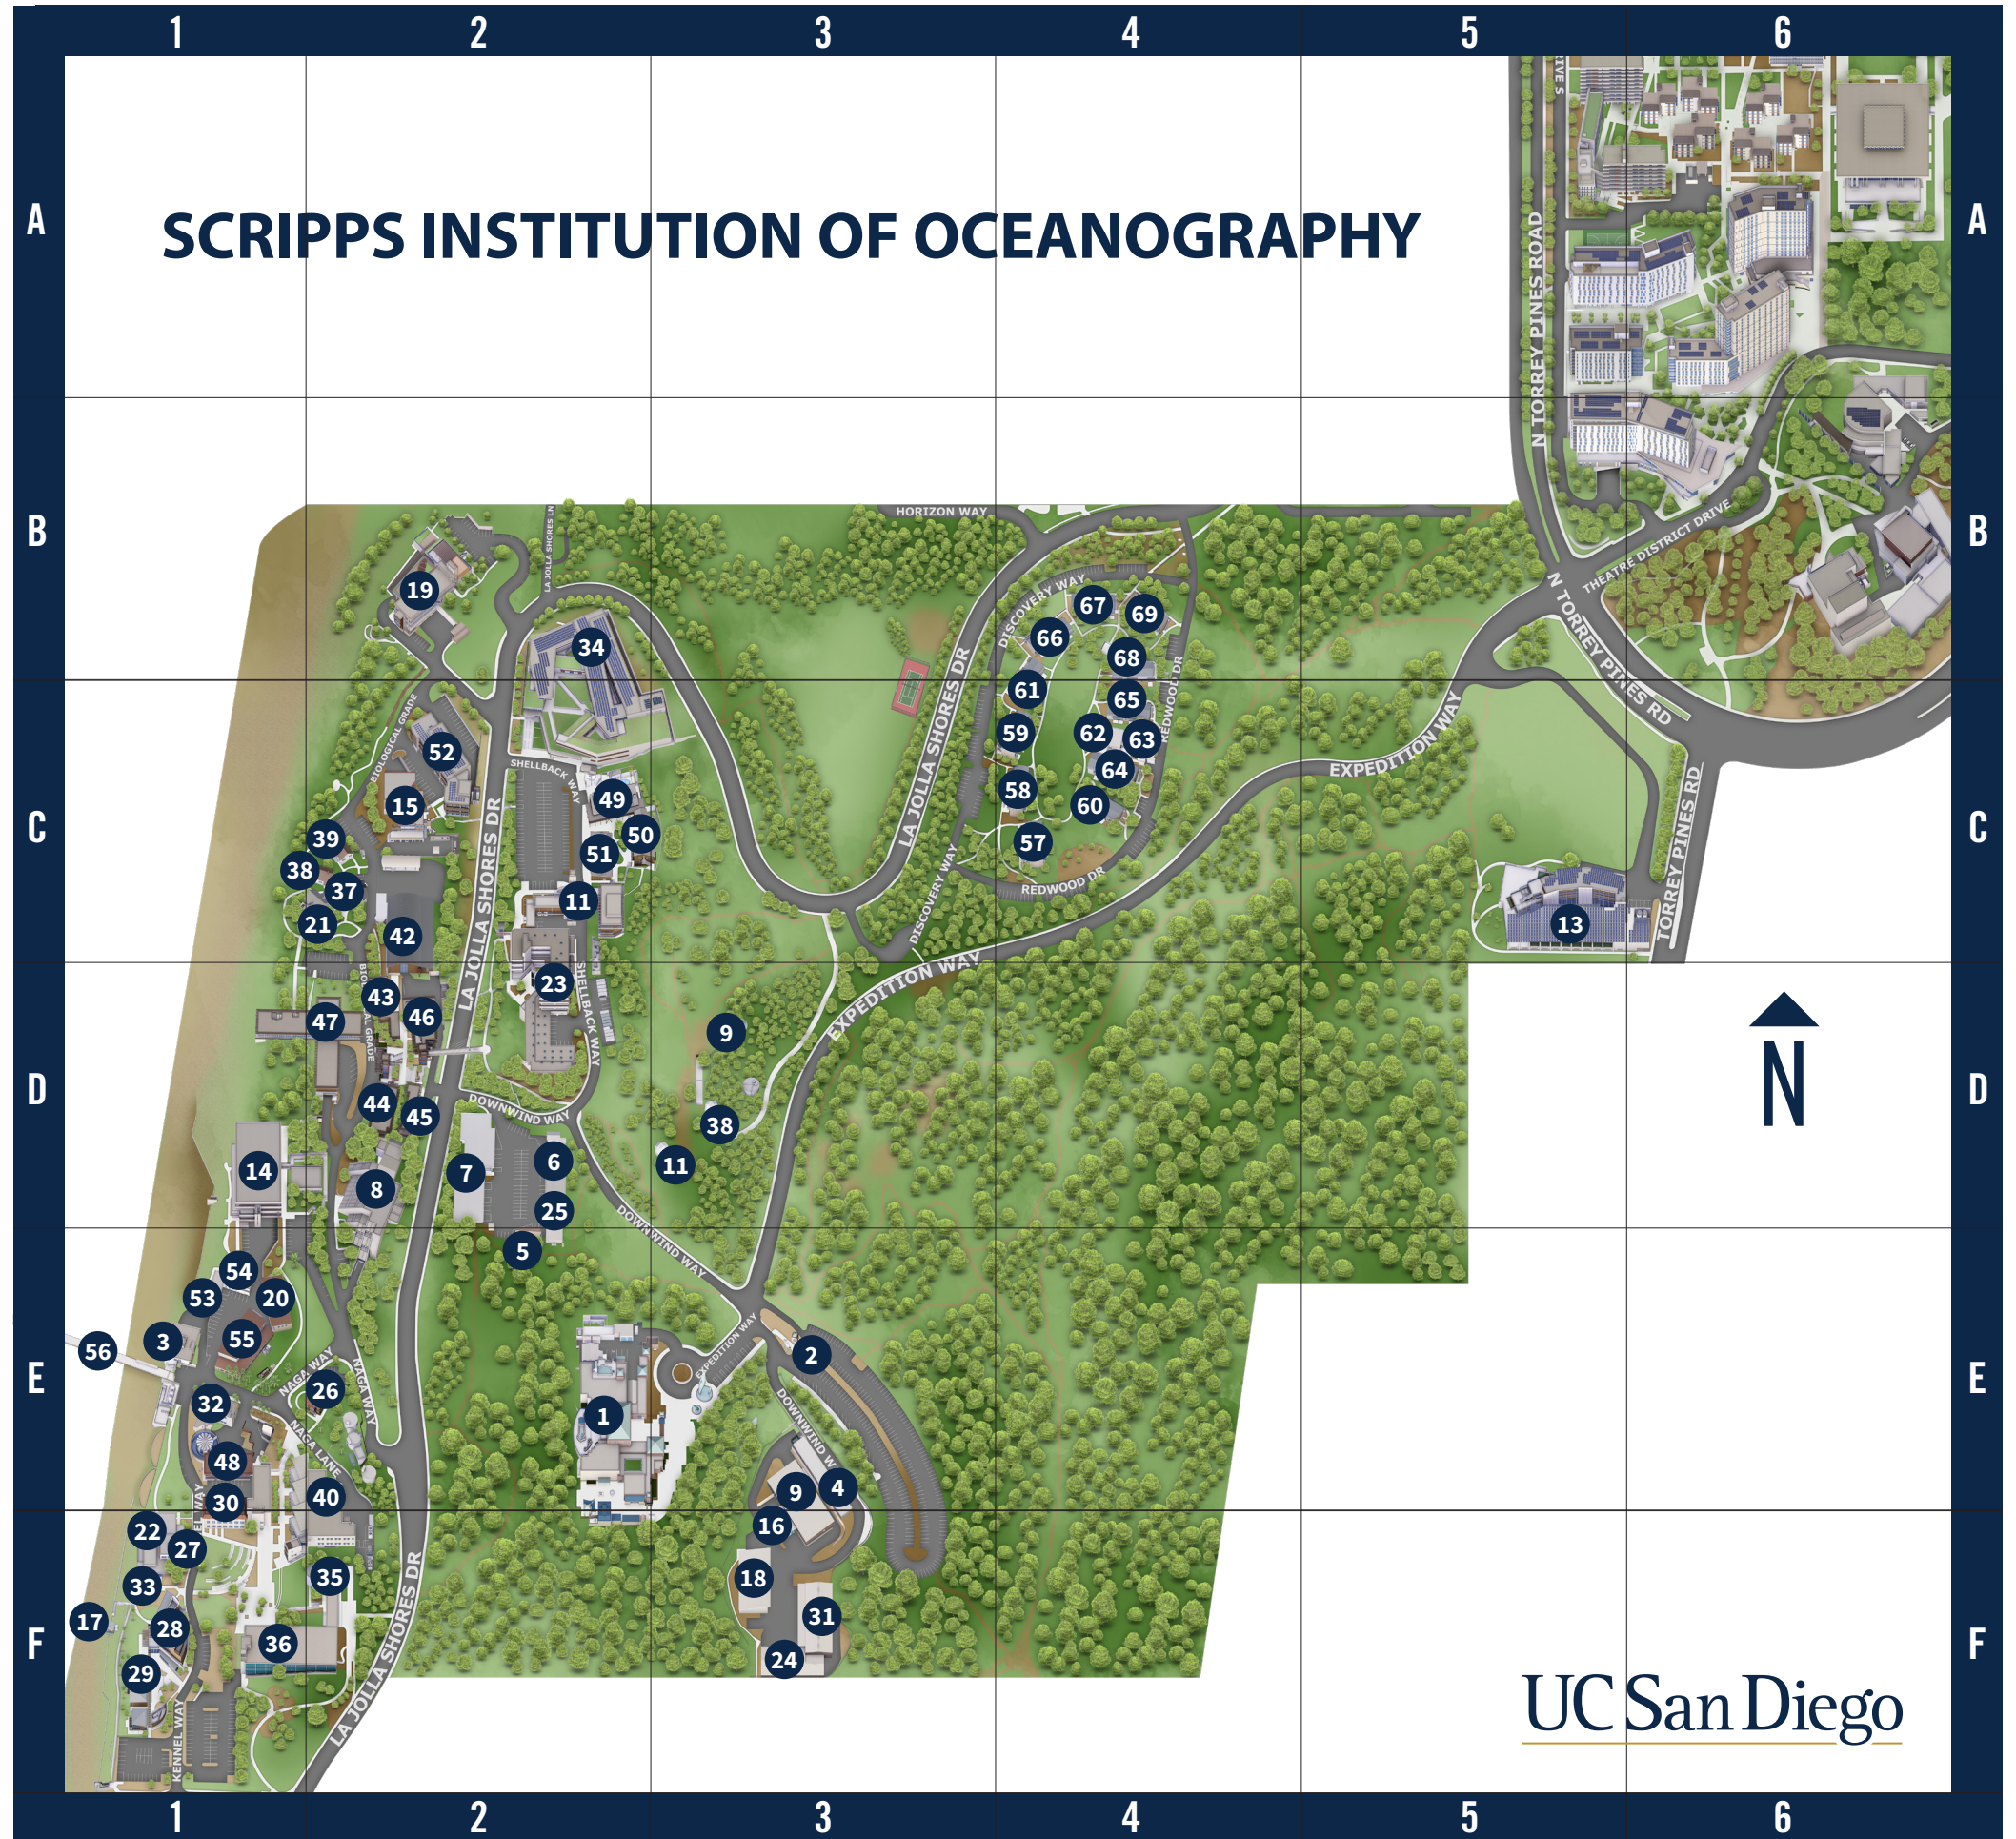

Academic & Admin	
1	Birch Aquarium at Scripps E2
2	Birch Aquarium Booth E3
3	Center for Coastal Studies E1
4	Corallina E3
5	Deep Sea Drilling Building C E2
6	Deep Sea Drilling East D2
7	Deep Sea Drilling West D2
8	Eckart Building D2
9	Eelgrass E3
10	Electromagnetics Research Facility D3
11	Fred N. Spiess Hall C2
12	Geodesic Dome 2 D3
13	J. Craig Venter Institute C5
14	Hubbs Hall D1
15	Isaacs Hall C2
16	Kelp F3
17	Lifeguard Tower F1
18	Limu F3
19	Marine Conservation and Technology Facility B2
20	Marine Sciences Development Center - Building C E1
21	Martin Johnson House C2
22	New Scripps Administration F1
23	Nierenberg Hall D2
24	Nori F3
25	Ocean Drilling Program Core Building D2
26	Old Director's House E2
27	Old Scripps F1
28	Robert Paine Scripps Seaside Forum Auditorium F1
29	Forum Meeting Rooms F1
30	Ritter Hall E1
31	Rockweed F3
32	Scholander Hall E1
33	SIO New Director's Office F1
34	NOAA Southwest Fisheries Science Center B2
35	Sumner Auditorium F2
36	Sverdrup Hall F1
37	T-25 Cottage C2

WINTER 2024

UC San Diego